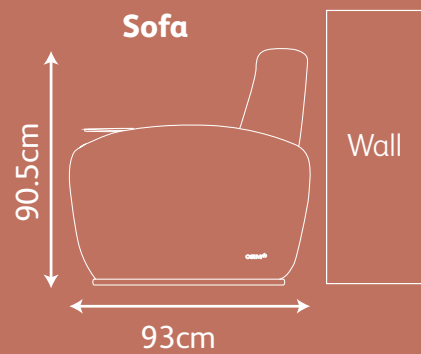

Based on testing of specific samples provided by the manufacturer and tested under laboratory conditions

Intertek

www.intertek.com.cn/Tick-Mark

Product Specifications

1-seater

2-seater

3-seater

**Ottoman
top view**

**Ottoman
side view**

Sofa

Wall

Upright

Wall

Reclined

Wall

*All measurements are subjected to a 2cm allowance.