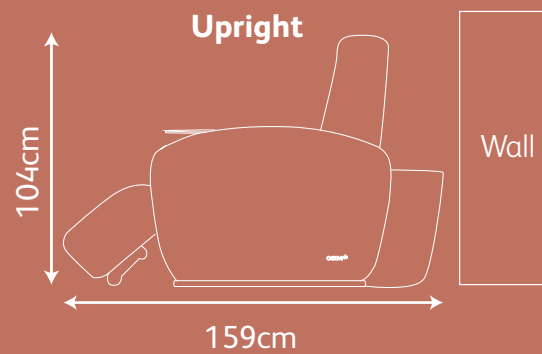

Based on testing of specific samples provided by the manufacturer and tested under laboratory conditions

Intertek

www.intertek.com.cn/Tick-Mark

Product Specifications

1-seater

2-seater

3-seater

**Ottoman
top view**

**Ottoman
side view**

Sofa

Wall

Upright

Wall

Reclined

Wall

*All measurements are subjected to a 2cm allowance.